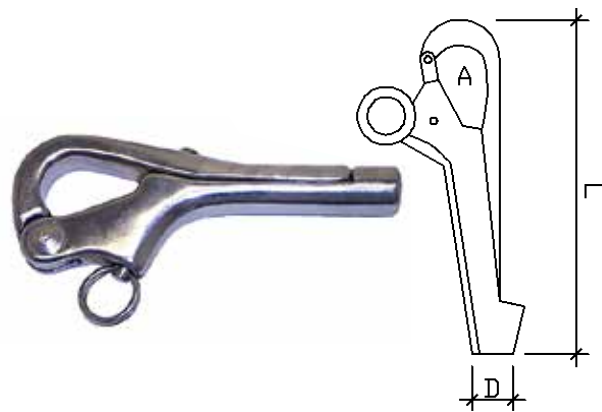

ASYMMETRIC SPRING HOOK

CODE	D	L	A	W	C	TDL (KG)
SS-2430-06	6	62	9	34	14	300
SS-2430-08	8	81	11	42	20	550
SS-2430-10	10	101	16	56	25	700
SS-2430-12	12	122.5	18	72	34	900

SPRING HOOK WITH SAFETY BAR

CODE	D	L	B	TDL (KG)
SS-2451-08	8	80	10	400
SS-2451-10	10	100	14	950
SS-2451-11	11	120	19	1100

PELICAN HOOKS BODY ONLY

CODE	L	A	D	THREAD
SS-2831-13	75	13	11	M6
SS-2831-14	103	15	14	M8

THREADED TERMINALS SUIT SS-2831-13

SS-7801-02M	3/32" WIRE	M6 THREAD
SS-7801-03M	1/8" WIRE	M6 THREAD
SS-7801-046	5/32" WIRE	M6 THREAD

THREADED TERMINALS SUIT SS-2831-14

SS-7801-04M	5/32" WIRE	M8 THREAD
SS-7801-05M	3/16" WIRE	M8 THREAD

CAST SNAP HOOK

CODE	L	S	D	W	TDL (KG)
SS-2470-05	50	10	6	23	140
SS-2470-07	70	12	10	30	250
SS-2470-10	100	20	14	46	700

SAIL HANK - 304 GRADE

Code	L	A	B	TDL (KG)
SS-471-50	50	12	8	100
SS-471-65	65	18	8	170
SS-471-90	90	23	11	170

STAINLESS STEEL SNAP HOOK

CODE	L	H	W1	W2	S	D	T
SS-5359-05	33	36	33	21	6	4.5	4.8
SS-5359-10	33	39.5	33	21	8.6	4.5	7.8