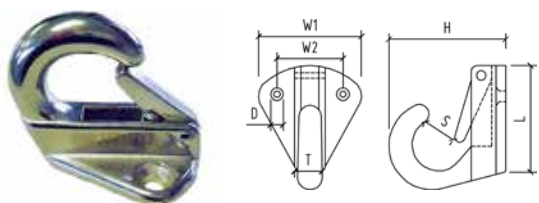

ASYMMETRIC SPRING HOOK

CODE	D	L	A	W	C	TDL (KG)
SS-2430-06	6	62	9	34	14	300
SS-2430-08	8	81	11	42	20	550
SS-2430-10	10	101	16	56	25	700
SS-2430-12	12	122.5	18	72	34	900

SPRING HOOK WITH SAFETY BAR

CODE	D	L	B	TDL (KG)
SS-2451-08	8	80	10	400
SS-2451-10	10	100	14	950
SS-2451-11	11	120	19	1100

PELICAN HOOKS BODY ONLY

CODE	L	A	D	THREAD
SS-2831-13	75	13	11	M6
SS-2831-14	103	15	14	M8

THREADED TERMINALS SUIT SS-2831-13

SS-7801-02M	3/32" WIRE	M6 THREAD
SS-7801-03M	1/8" WIRE	M6 THREAD
SS-7801-046	5/32" WIRE	M6 THREAD

THREADED TERMINALS SUIT SS-2831-14

SS-7801-04M	5/32" WIRE	M8 THREAD
SS-7801-05M	3/16" WIRE	M8 THREAD

CAST SNAP HOOK

CODE	L	S	D	W	TDL (KG)
SS-2470-05	50	10	6	23	140
SS-2470-07	70	12	10	30	250
SS-2470-10	100	20	14	46	700

SAIL HANK - 304 GRADE

Code	L	A	B	TDL (KG)
SS-471-50	50	12	8	100
SS-471-65	65	18	8	170
SS-471-90	90	23	11	170

STAINLESS STEEL SNAP HOOK

CODE	L	H	W1	W2	S	D	T
SS-5359-05	33	36	33	21	6	4.5	4.8
SS-5359-10	33	39.5	33	21	8.6	4.5	7.8